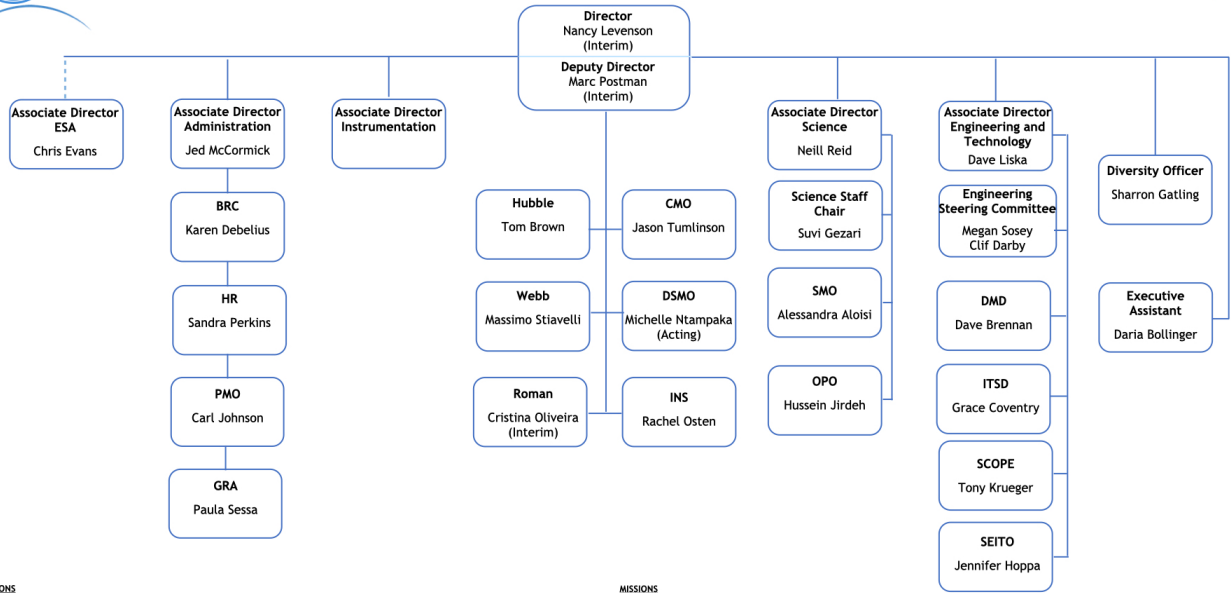

Leadership Organizational Chart (revised July 2023)

STScI Leadership Team

DIVISIONS

MISSIONS

Rev: July 2023

STScI | SPACE TELESCOPE
SCIENCE INSTITUTE